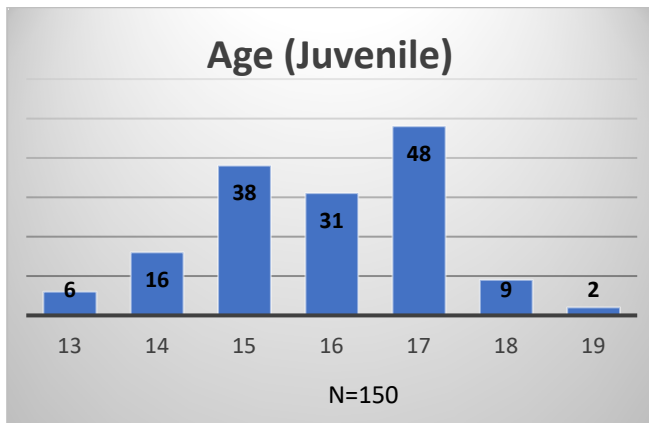

Daily Data Dashboard – December 8, 2023
Demographics for JTDC Population
Friday Morning Midnight Count

Total # of probation Involved youth¹: 1,336

¹ Probation Active: Any youth who is pending sentencing with an active social history, has been formally placed on probation or supervision with Cook County Juvenile Probation on the date of the report.