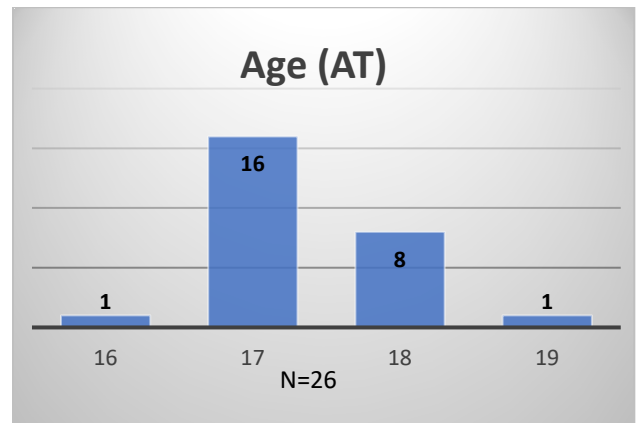

Daily Data Dashboard – December 8, 2023
Demographics for JTDC Population
Friday Morning Midnight Count

Total # of probation Involved youth¹: 1,336

¹ Probation Active: Any youth who is pending sentencing with an active social history, has been formally placed on probation or supervision with Cook County Juvenile Probation on the date of the report.