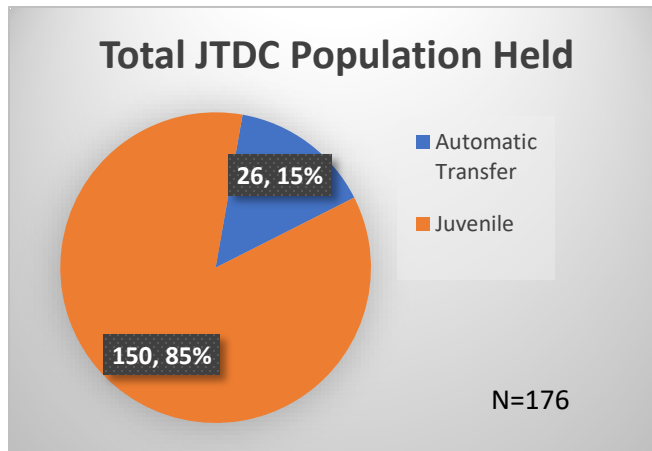

Daily Data Dashboard – December 8, 2023
Demographics for JTDC Population
Friday Morning Midnight Count

Total # of probation Involved youth¹: 1,336

¹ Probation Active: Any youth who is pending sentencing with an active social history, has been formally placed on probation or supervision with Cook County Juvenile Probation on the date of the report.