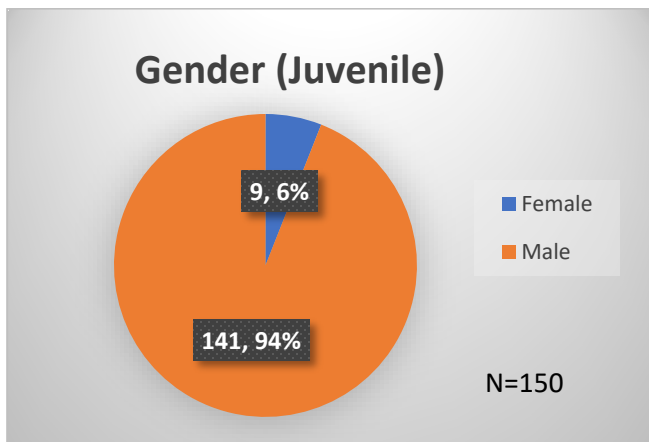

Daily Data Dashboard – December 8, 2023
Demographics for JTDC Population
Friday Morning Midnight Count

Total # of probation Involved youth¹: 1,336

¹ Probation Active: Any youth who is pending sentencing with an active social history, has been formally placed on probation or supervision with Cook County Juvenile Probation on the date of the report.