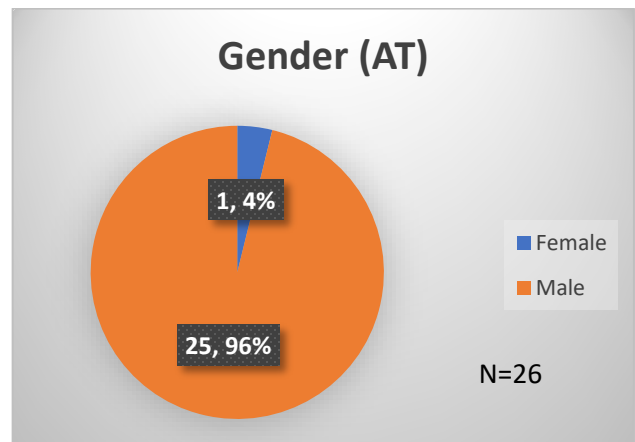

Daily Data Dashboard – December 8, 2023
Demographics for JTDC Population
Friday Morning Midnight Count

Total # of probation Involved youth¹: 1,336

¹ Probation Active: Any youth who is pending sentencing with an active social history, has been formally placed on probation or supervision with Cook County Juvenile Probation on the date of the report.